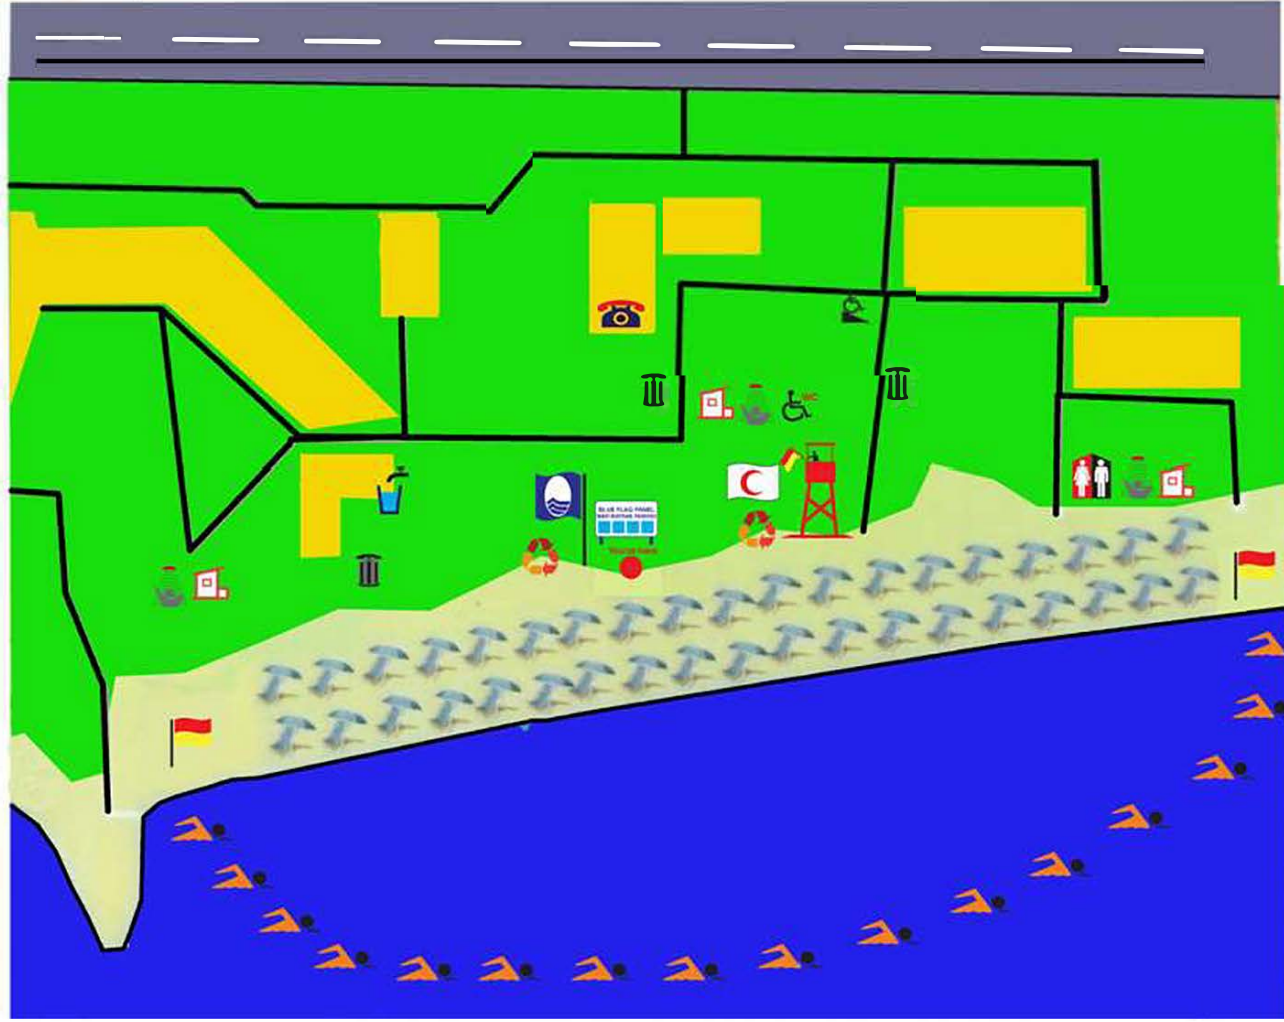

HOTEL ÖZKAYMAK

	BLUE FLAG MAVİ BAYRAK
	BLUE FLAG PANEL MAVİ BAYRAK PİKASOLU
	MANAGER OFFICE (INFO) BİREK BİNASI BİLGİ İÇİNE
	TELEPHONE TELEFON
	FIRST AID İLK YARDIM
	SAMPLING POINT NEMUNELER NOKTASI
	BEACH BORDER PLAJ SINIRI
	WATER SPORT BORDER SU SPORLARI SINIRI
	SWIMMING BORDER YÜZME SINIRI
	TOILETS TUVALET
	HANDICAPPED TOILET ENGELLİ TUVALET
	SHOWER DUŞ
	CABINS SOĞUKSU KABİNE
	HANDICAPPED RAMP ENGELLİ RAMPA
	DRINKING WATER İÇME SUYU
	GARBAGE CONTAINER ÇÖP BİREKİME KUTUSU
	RECYCLING BIN ÇER DÖNÜŞÜM KUTUSU
	DUSTBINS ÇÖP KUTUSU
	LIFEGUARD TOWER CANLIYITAYAN KULESİ
	TOURISM ESTABLISHMENTS AREA TURİZM TESİS ALANI
	GREEN AREAS YEŞİL ALAN
	PARKING AREA OTOPARK
	BUS STOP TURLU YATAMA